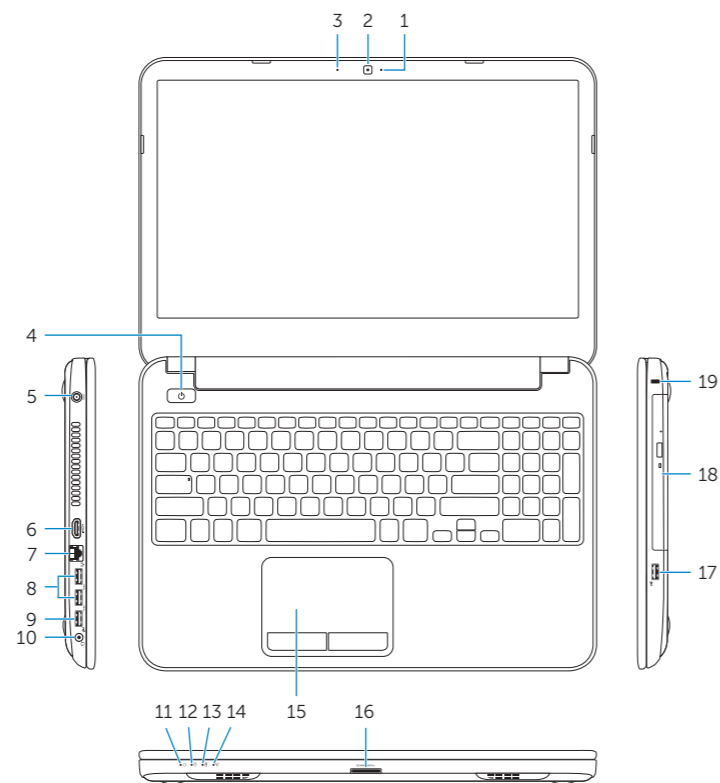

## Features

Δυνατότητες | Características | Caracteristici | Funciones

1. Camera-status light
2. Camera
3. Digital microphone
4. Power button
5. Power-adaptor port
6. HDMI port
7. Network port
8. USB 3.0 ports (2)
9. USB 2.0 port
10. Headset port
11. Power-status light
12. Hard-drive activity light